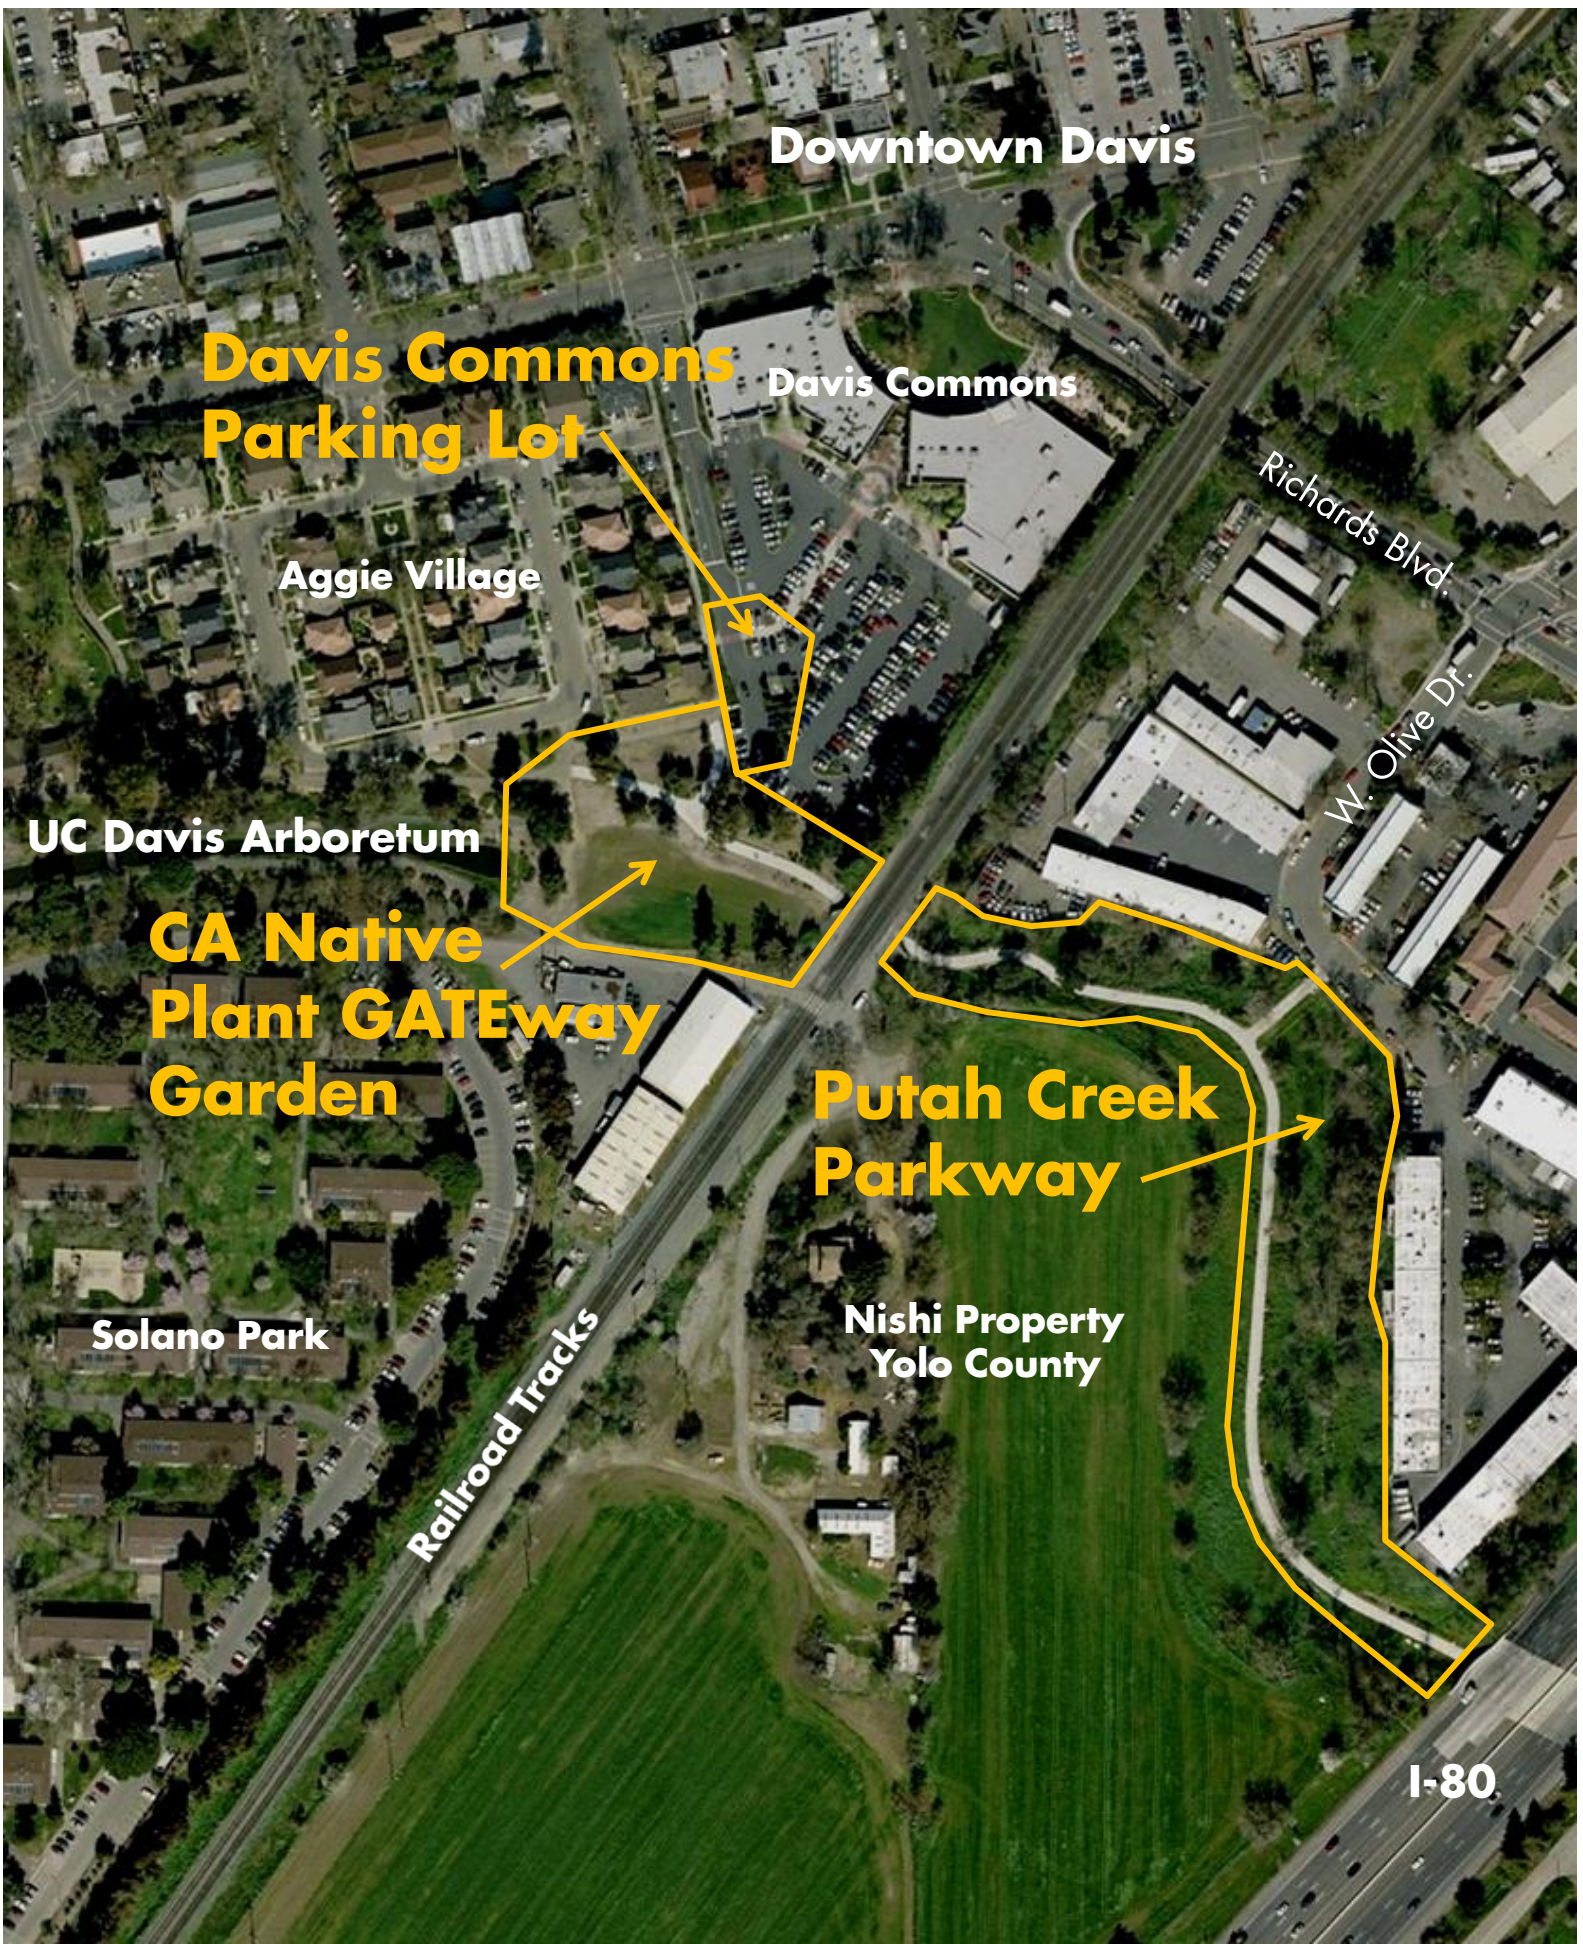

Downtown Davis Parkway Greening Project Sites

Downtown Davis

Davis Commons
Parking Lot

Davis Commons

Aggie Village

UC Davis Arboretum

CA Native
Plant Gateway
Garden

Putah Creek
Parkway

Solano Park

Nishi Property
Yolo County

Railroad Tracks

Richards Blvd.

W. Olive Dr.

I-80