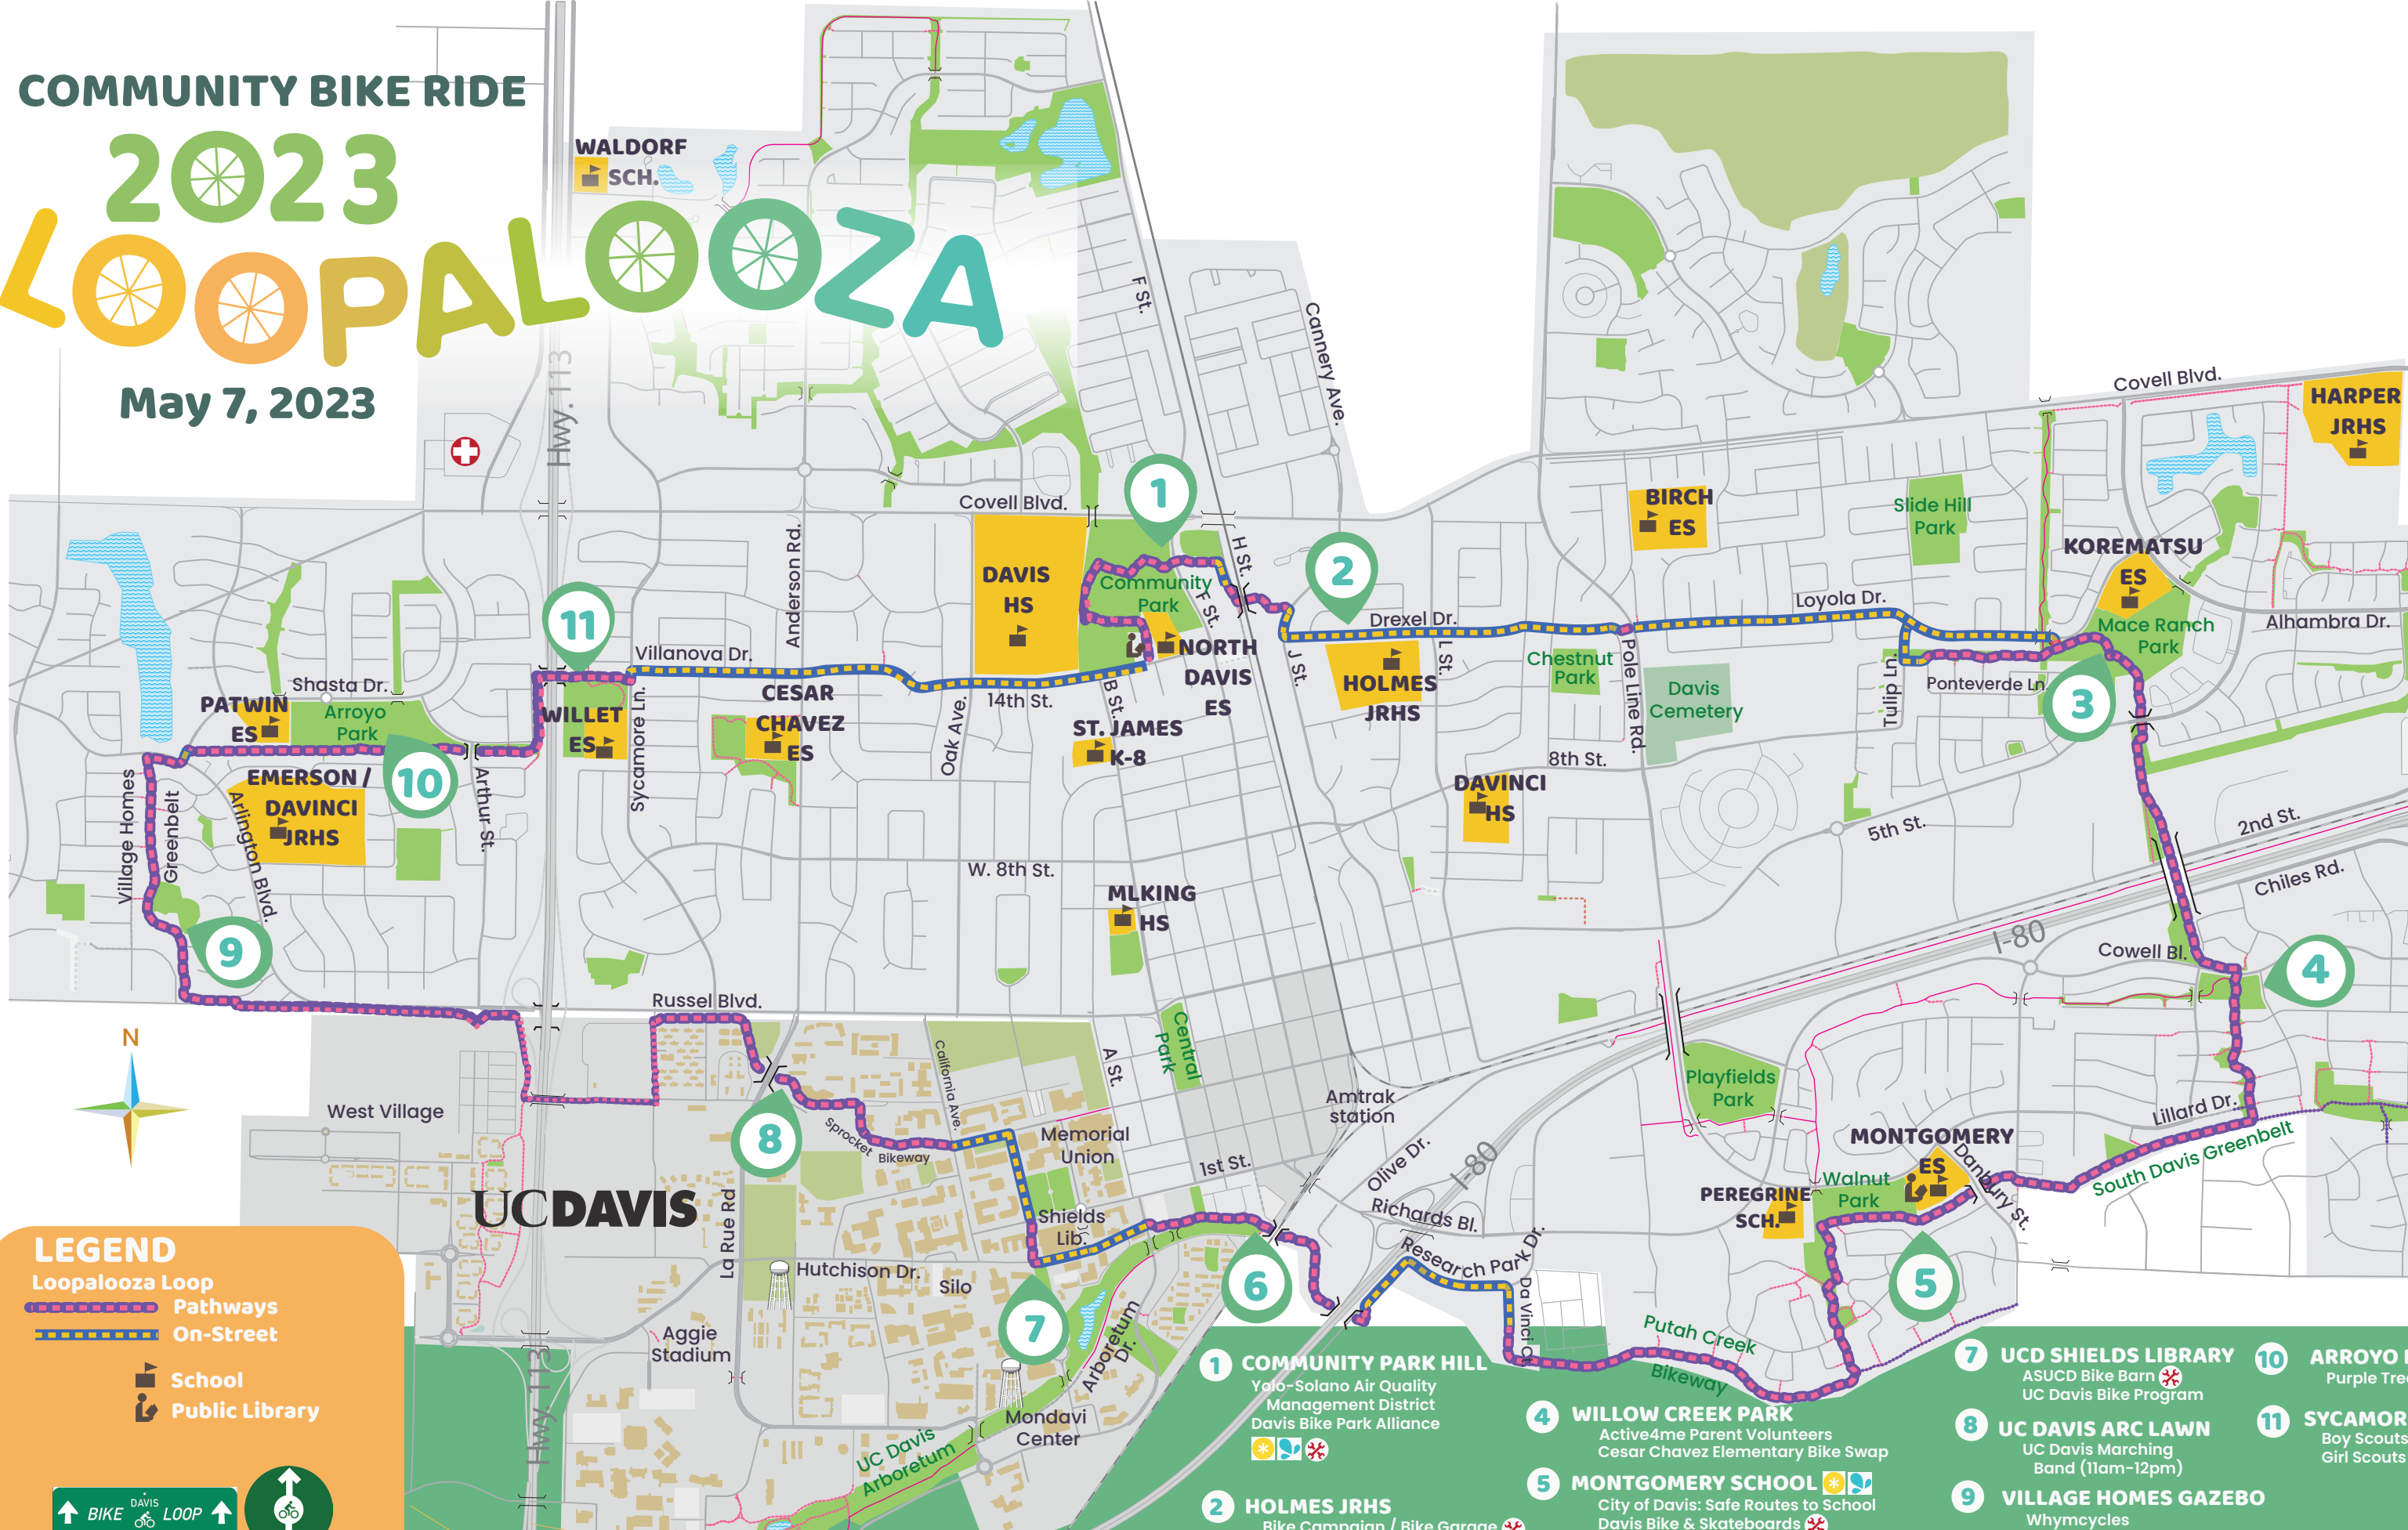

COMMUNITY BIKE RIDE

# 2023 LOOPALOOZA

May 7, 2023

**LEGEND**

- Loopalooza Loop
- Pathways
- On-Street
- School
- Public Library

**Wayfinding Signs**  
Follow the Davis Bike Loop signs

**KEY:**

- Public Restroom
- Water Fountain
- Bike Mechanic

**11 Stations**  
Start at any station, ride in either direction!